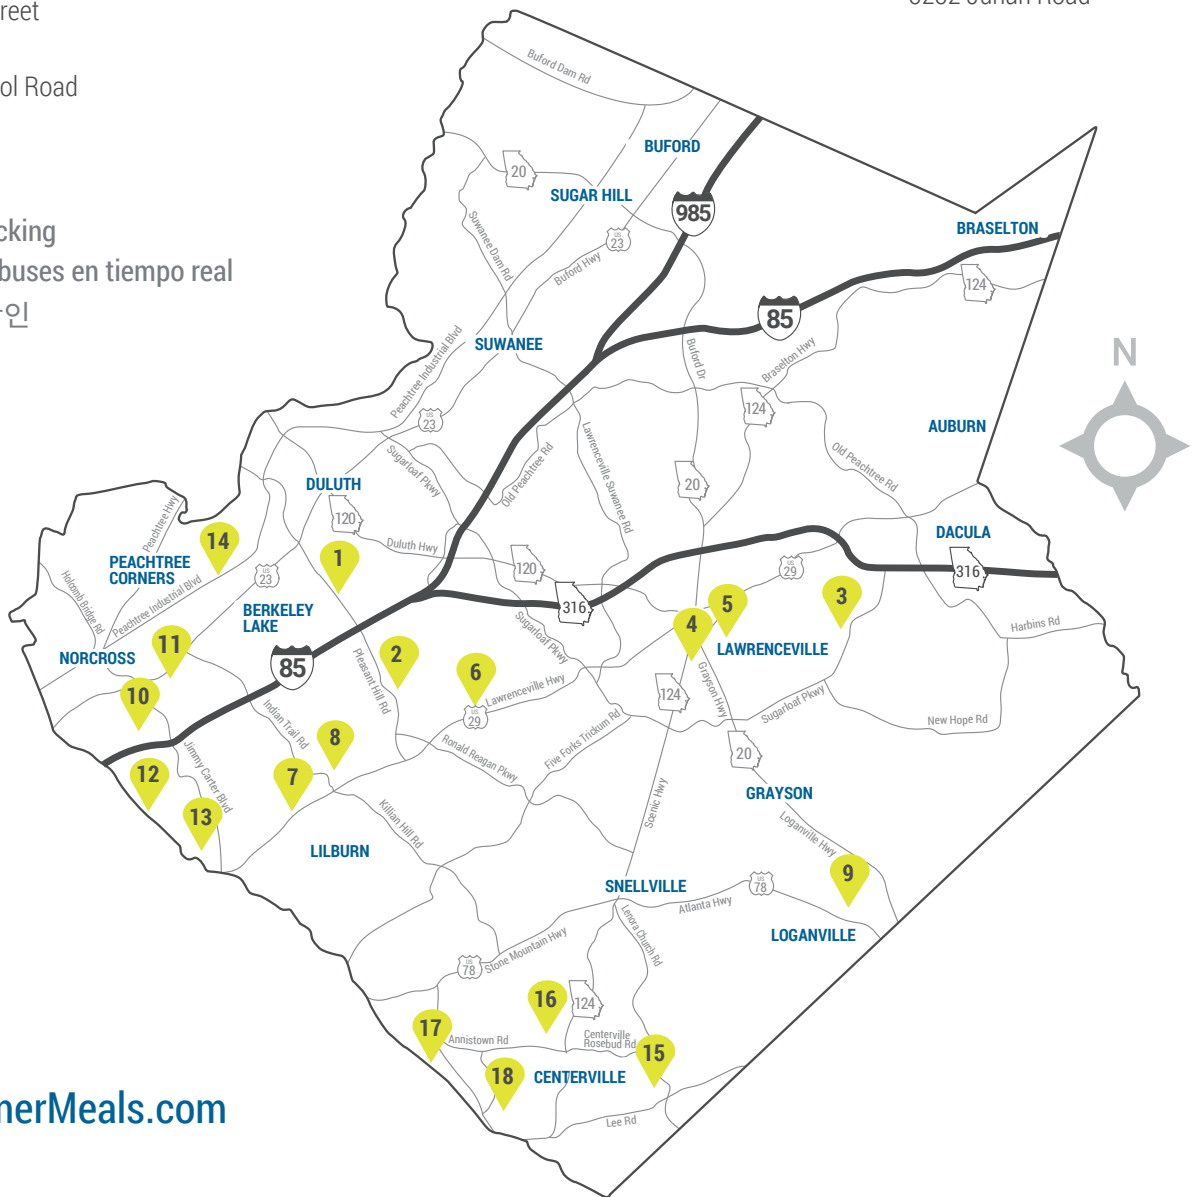

**NORCROSS**

- 10 Best Friend Park  
6224 Jimmy Carter Boulevard  
Route 35, Stop 407 & 906

- 11 Cemetery Field  
211 Cemetery Street  
Route 10A, Stop 249 & 205

- 12 Graves Park  
1540 Graves Road  
Route 20, Stop 894

- 13 Lucky Shoals Park  
4651 Britt Road

**PEACHTREE CORNERS**

- 14 Pinckneyville Park  
4758 South Old Peachtree Road

**SNELLVILLE**

- 15 Lenora Park  
4515 Lenora Church Road
- 16 OneStop Centerville  
3025 Bethany Church Road

**STONE MOUNTAIN**

- 17 DeShong Park  
2859 North DeShong Road
- 18 Yellow River Park  
3232 Juhan Road

**MyGCTransit.com**

For real-time bus tracking

Seguimiento de autobuses en tiempo real

실시간 버스 운행 확인

770.822.8840